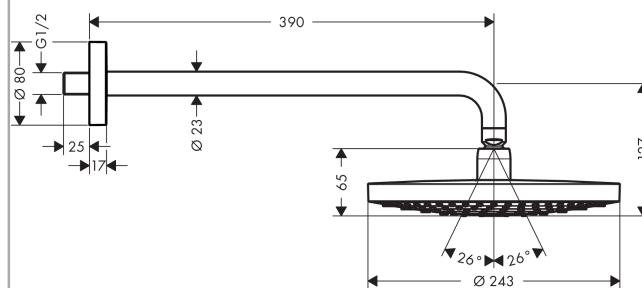

Raindance Select

Raindance Select S 240 2jet overhead shower with shower arm 390 mm

Surfaces: white/chrome Article Number: 26466400

Description

product features

- shower head size: 240 mm
- shower arm length: 390 mm
- spray type: RainAir (rain spray enriched with air), Rain
- flow rate Rain spray (at 0.3 MPa): 17 l/min
- flow rate RainAir spray (at 0.3 MPa): 17 l/min
- spray type alternation: Select button on overhead shower
- spray disc surface in two variants: chrome or white
- material spray disc: metal
- spray disc removeable for cleaning
- installation type: wall

Technology

Design awards

reddot award 2014
winner

Product image

Scale drawing

Flowchart

The consumption was measured in combination with the appropriate fittings (thermostat/mixer/in-wall valve) to reflect actual application in practice.

Raindance Select

Raindance Select S 240 2jet overhead shower with shower arm 390 mm

Surfaces: white/chrome Article Number: 26466400

Installation examples