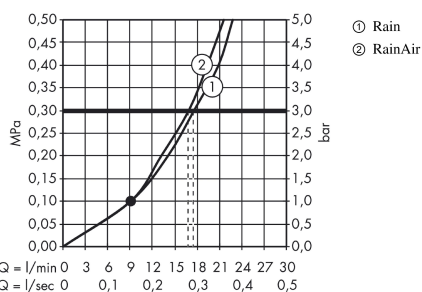

Raindance Select

Raindance Select S 240 2jet overhead shower with shower arm 390 mm

Surfaces: white/chrome Article Number: 26466400

Description

product features

- shower head size: 240 mm
- shower arm length: 390 mm
- spray type: RainAir (rain spray enriched with air), Rain
- flow rate Rain spray (at 0.3 MPa): 17 l/min
- flow rate RainAir spray (at 0.3 MPa): 17 l/min
- spray type alternation: Select button on overhead shower
- spray disc surface in two variants: chrome or white
- material spray disc: metal
- spray disc removeable for cleaning
- installation type: wall

Technology

Design awards

reddot award 2014
winner

Product image

Scale drawing

Flowchart

The consumption was measured in combination with the appropriate fittings (thermostat/mixer/in-wall valve) to reflect actual application in practice.